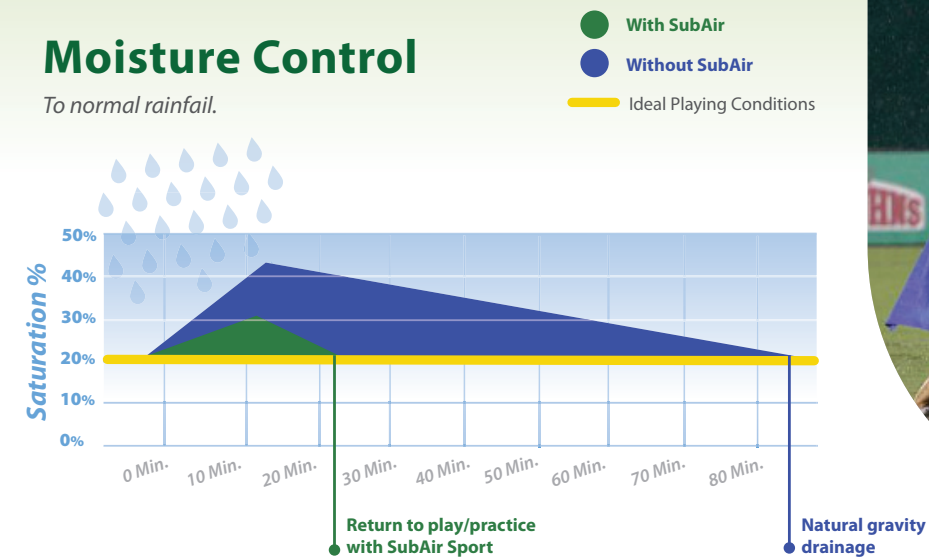

With SubAir

Without SubAir

CONTROL FIELD CONDITIONS

- ✓ Removes Moisture
- ✓ Heat the Field
- ✓ Adjust Field Firmness
- ✓ Maximize Durability

INCREASE PLAYER SAFETY

- ✓ Consistent Playing Field Surface—Year After Year
- ✓ Maximize Turf Recovery After Games
- ✓ Eliminate Puddles
- ✓ Adjust Field Firmness

EXTEND THE SEASON

- ✓ Activate Grass Growth Early
- ✓ Support Grass Growth in Extreme Temperatures
- ✓ Condition Field While Covered
- ✓ Protect from Freezing*

*with hydronics and turf covers

RESULTS AND BENEFITS

- ✓ In **3 minutes** SubAir removes more moisture than a gravity drain field can in 1 hour.
- ✓ Maximize uninterrupted outdoor practice days late into the season.
- ✓ Maximizes player safety by increasing traction.
- ✓ Extends growing at the beginning and end of the season.
- ✓ Gain more control over the hardness of the playing surface.
- ✓ Maximize durability and reduce scarring by controlling ideal field firmness and consistency.
- ✓ Rapid removal of water provides consistent playing conditions regardless of inclement weather.
- ✓ Prevents surface and subsurface freezing reducing noncontact injuries.

Moisture Control

To normal rainfall.

Without SubAir

Season Extender

SubAir's soil temperature control